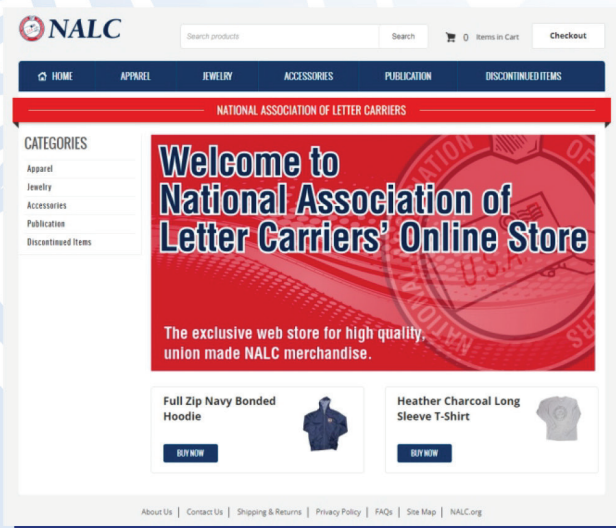

NALCSTORE.ORG

Placing an order online is very simple!

- Register by clicking on **Login/Register** on the top right corner. Fill in the necessary fields.
- Once you're registered, you can start adding items to your basket.
- When you're finished, click **Checkout** on the top right. Proceed by filling in the necessary fields. All orders ship via USPS.
- The store accepts Visa, MasterCard and American Express.
- Once you've completed your order, you will receive an order confirmation email.